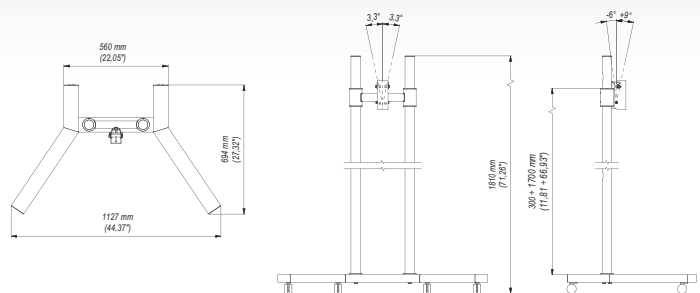

## Features

- 1 CASTERS WITH BRAKES
- 2 ADJUSTABLE HEIGHT:  
variable from 300-1700 mm
- 3 ADJUSTABLE TILT ANGLE  
variable from -6°/+9°

## Technical Data

75x75 mm  
100x100 mm  
200x100 mm  
200x200 mm  
300x300 mm  
400x200 mm  
400x400 mm  
600x400 mm  
800x200 mm  
800x400 mm

22"-60"

80 Kg

min. 50x75 mm  
max. 850x460 mm

-6°/+9°

-3,3°/+3,3°

min. 300 mm  
max. 1700 mm

## Trade Information

Index	Colour	Package	EAN
TR1c-B	Black	Orange	5908252960118
TR1s-B	Grey	Orange	5908252960125

Package Dimensions [mm] (H x W x D)	1800x730x140
Weight [Kg]	46